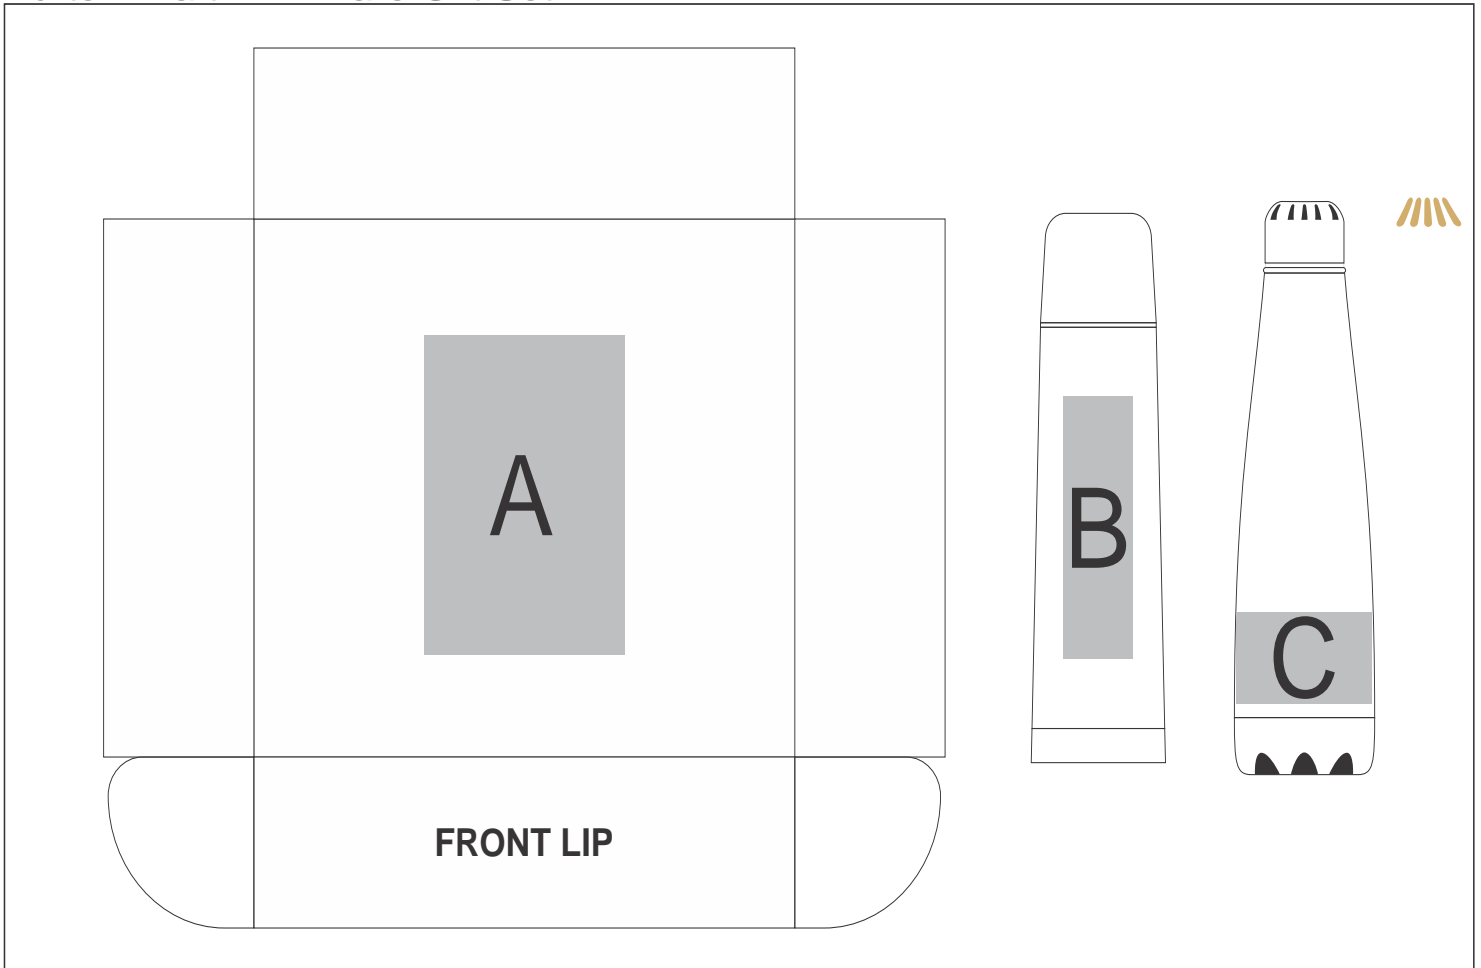

GF-AM-1073-B

Burton Kraft Drinkware Gift Set

Need to know:

- **Laser Colour:** Pos B - Brown | Pos C - Silver
- **NB:** Inclusive Branding is NOT applicable to Items marked as Reduced to Clear.

Branding Options:

Position	Branding Method (Branding Code)	No. of Colours	Dimension
A	Screen Print (SA)	1 Colour	100mm wide x 140mm high

B	Laser Engraving (LB)	N/A	33mm wide x 115mm high
B	Pad Printing (PC)	4 Colours	33mm wide x 60mm high
B	Screen Wrap (SW)	1 Colour	200mm wide x 100mm high

C	Laser Engraving (LB)	N/A	30mm wide x 50mm high
C	Pad Printing (PC)	4 Colours	50mm wide x 25mm high
C	Screen Wrap (SW)	1 Colour	140mm wide x 35mm high
C	Digital Print Drinkware (DP-C)	Full Colour	100mm wide x 55mm high

C	Digital Print Drinkware (DP-D)	Full Colour	210mm wide x 55mm high
---	--------------------------------	-------------	------------------------